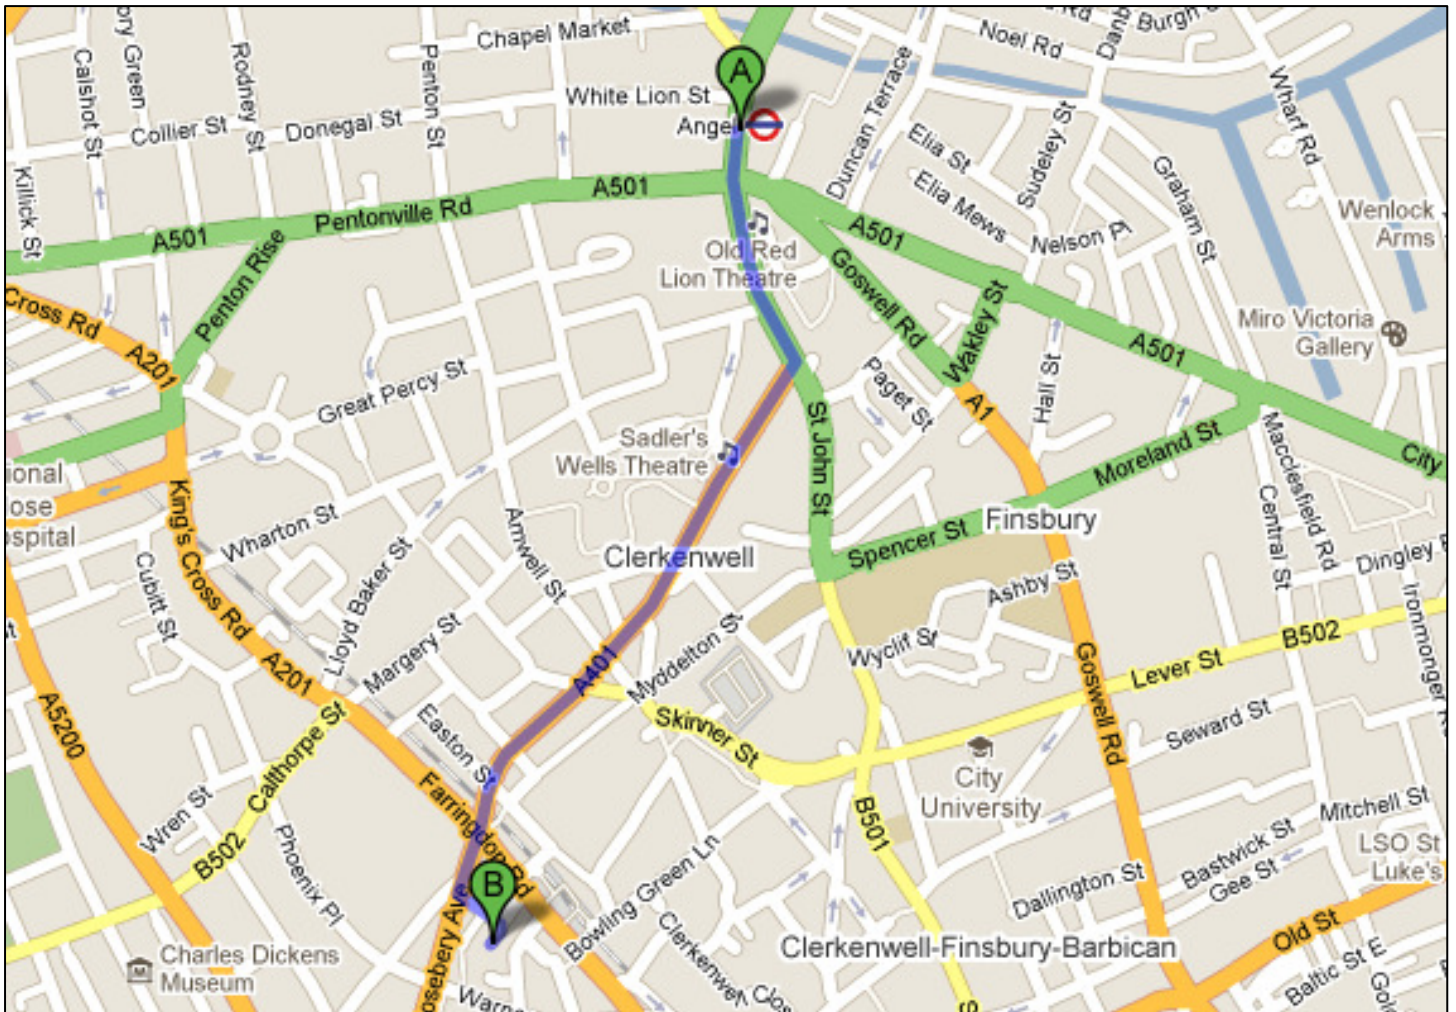

Angel Tube to Coldbath Square

Walking Directions (14 min walk):

-  1. From exiting **Angel Tube** station
Take a left from the station, walk on straight
go 190 ft
total 190 ft
- 2. Continue onto **St John St/A401**
Keep on walking for about 3 mins
go 0.1 mi
total 0.2 mi
-  3. Turn right onto **Rosebery Ave/A401**
Walk for about 10 mins
go 0.5 mi
total 0.6 mi
-  4. Turn left onto **Coldbath Square**
go 197 ft
total 0.7 mi
-  5. Turn right to stay on **Coldbath Square**
Destination will be on the left
go 95 ft
total 0.7 mi