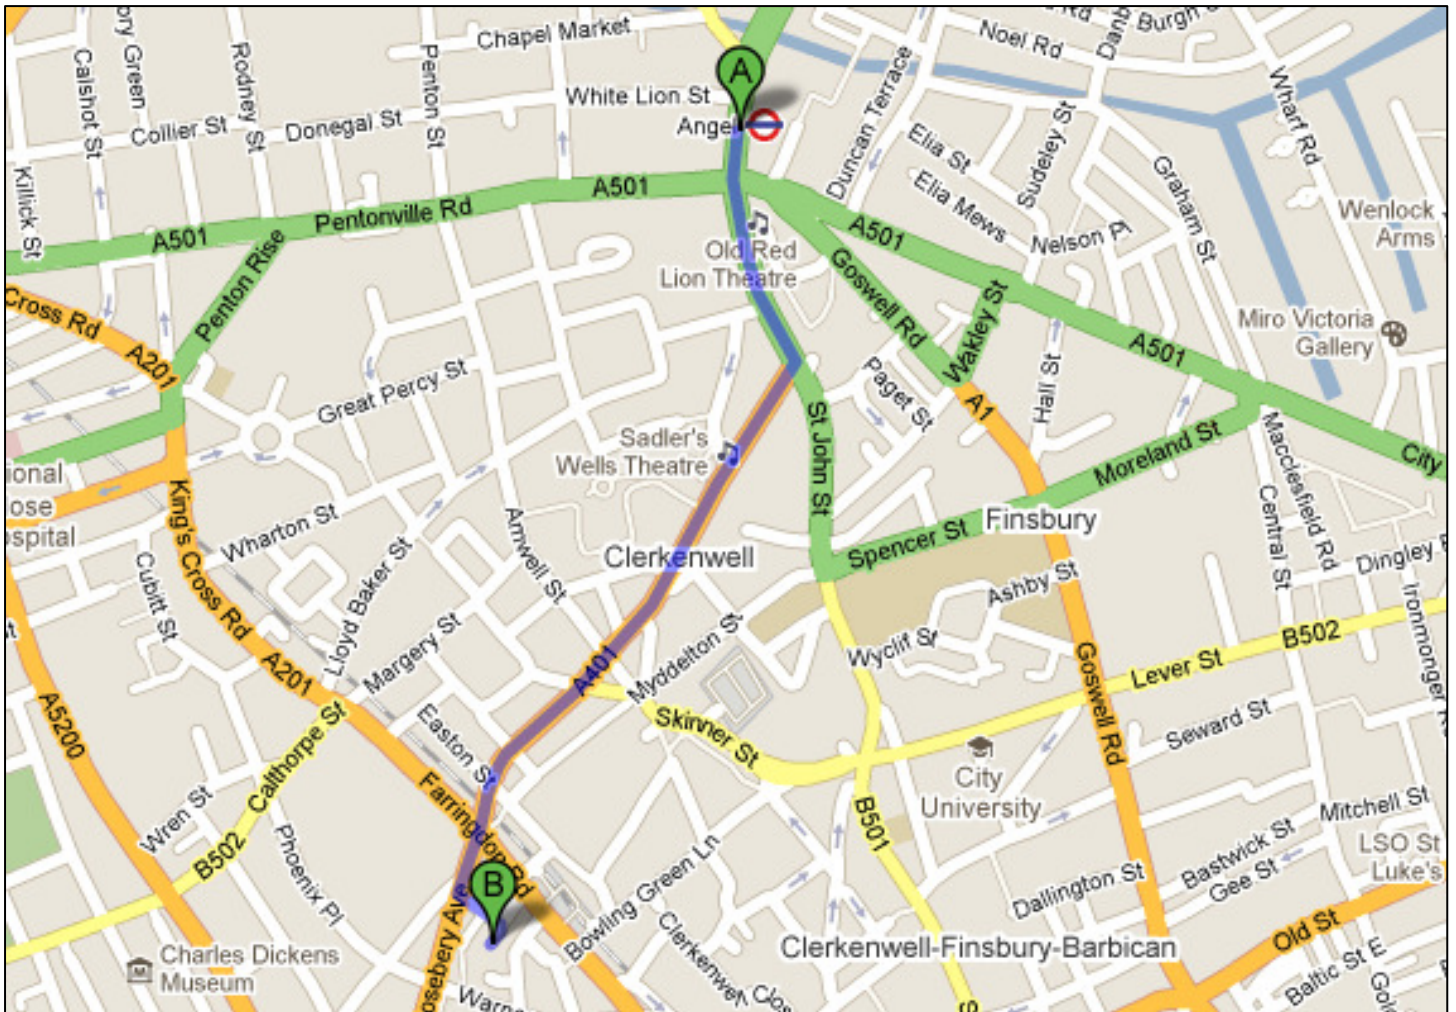

# Chancery Lane Tube to Coldbath Square

## Walking Directions (12 min walk):

1. From exiting **Chancery Lane Tube** station  
Take a right from the station, walk to the main road. go 89 ft  
total 89 ft
2. Turn left onto **Gray's Inn Rd/A5200**  
About 5 mins go 0.2 mi  
total 0.3 mi
3. Turn right onto **Theobald's Rd/A401**  
go 82 ft  
total 0.3 mi
4. Slight left onto **Rosebery Ave/A401**  
About 5 mins go 0.2 mi  
total 0.5 mi
5. Turn right onto **Coldbath Square**  
go 197 ft  
total 0.5 mi
6. Turn right to stay on **Coldbath Square**  
Destination will be on the left go 95 ft  
total 0.6 mi