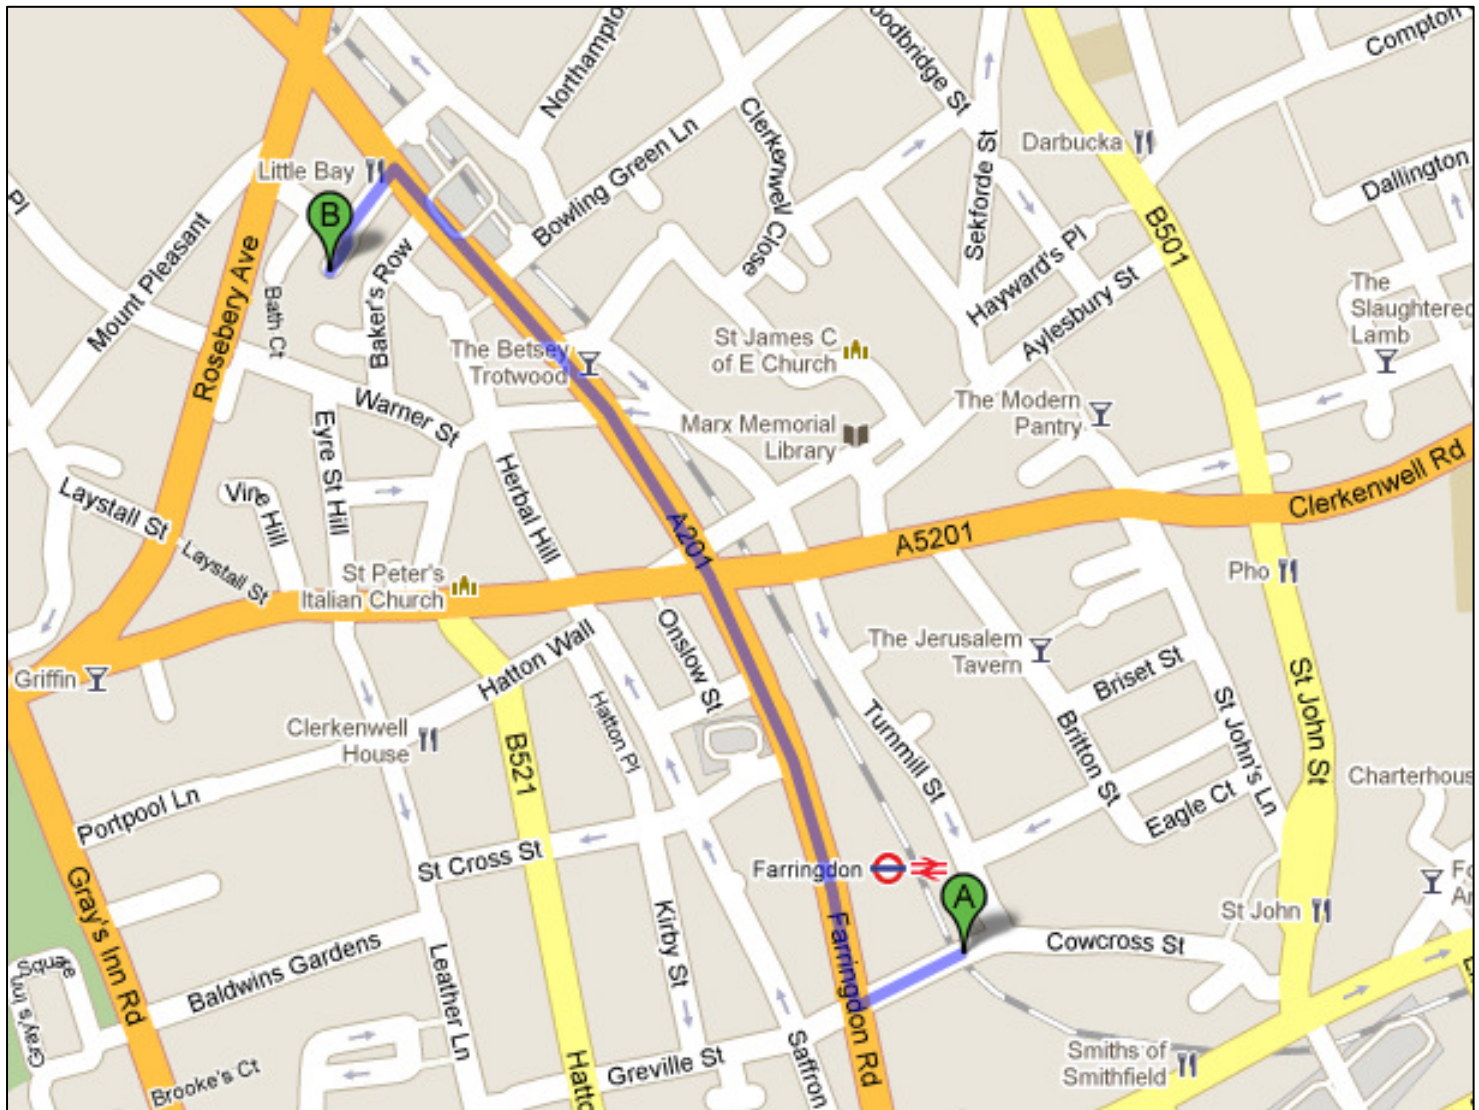

Farringdon Tube to Coldbath Square

Walking Directions (10 min walk):

- | | | |
|--|--|---------------------------|
|  | 1. From exiting Farringdon Tube station
Take a right from the station, walk to the main road. | go 157 ft
total 0.4 mi |
|  | 2. Turn right again onto Farringdon Rd/A201
About 8 mins walk up | go 0.4 mi
total 0.4 mi |
|  | 3. Turn left onto Topham St | go 157 ft
total 0.4 mi |
|  | 4. Slight left onto Coldbath Square
Destination will at the end of the road, through the gates | go 95 ft
total 0.5 mi |